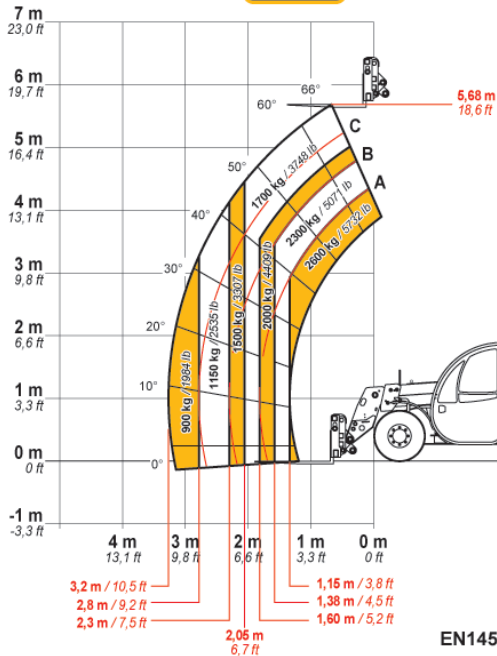

MAX
2600 kg / 5732 lb